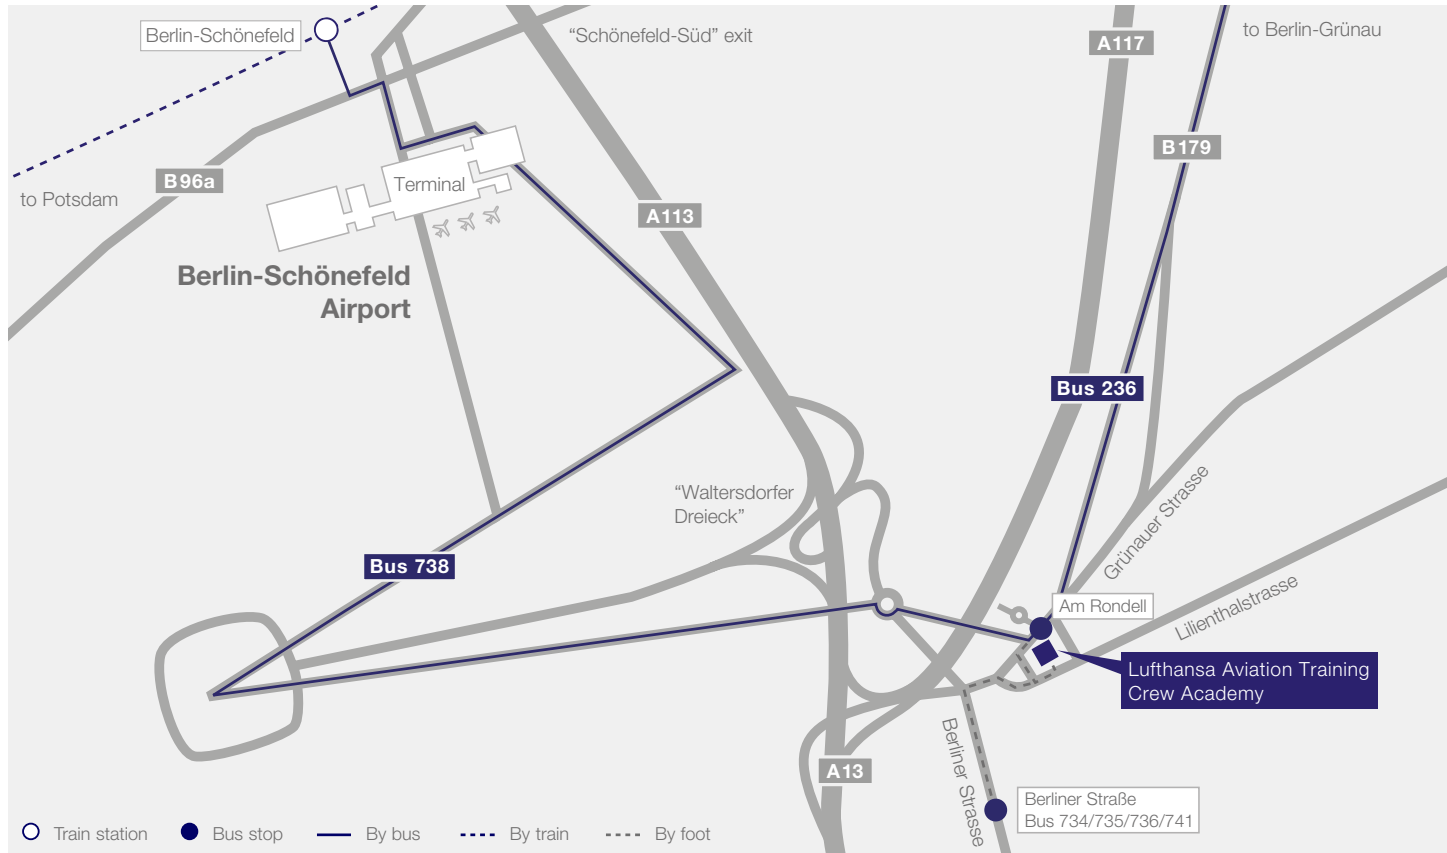

Route to the Berlin training location

Our Berlin training location

Lufthansa Aviation Training Crew Academy

Lilienthalstrasse 6
12529 Schönefeld
Germany

Contact

+49 30 626-40916
ca-berlin@lat.dlh.de

Directions by aircraft

From the Berlin Schönefeld Airport, take the line 738 bus to the stop "Am Rondell" and walk in the opposite direction of traffic until you get to Grünauer Strasse. Take a left turn on Lilienthalstrasse, then turn left again and follow the road to the corner of Lilienthalstrasse and Zeppelinstrasse. Alternatively, you can also take a bus (lines 734, 735, 736, or 741) to "Berliner Straße". From here you can reach the training center in a 20 minute walk.

Directions by train and bus

Long-distance train station Berlin

Take one of the following suburban trains: S9, S45, RB14, RB19, RB22 oder RE7. From here, see "Direction by aircraft".

Regional train station Berlin-Grünau

Take the S8, S46, or S85 to the station "Berlin Grünau". From there, take the line 236 bus to the stop „Am Rondell“. From here, see "Directions by aircraft".